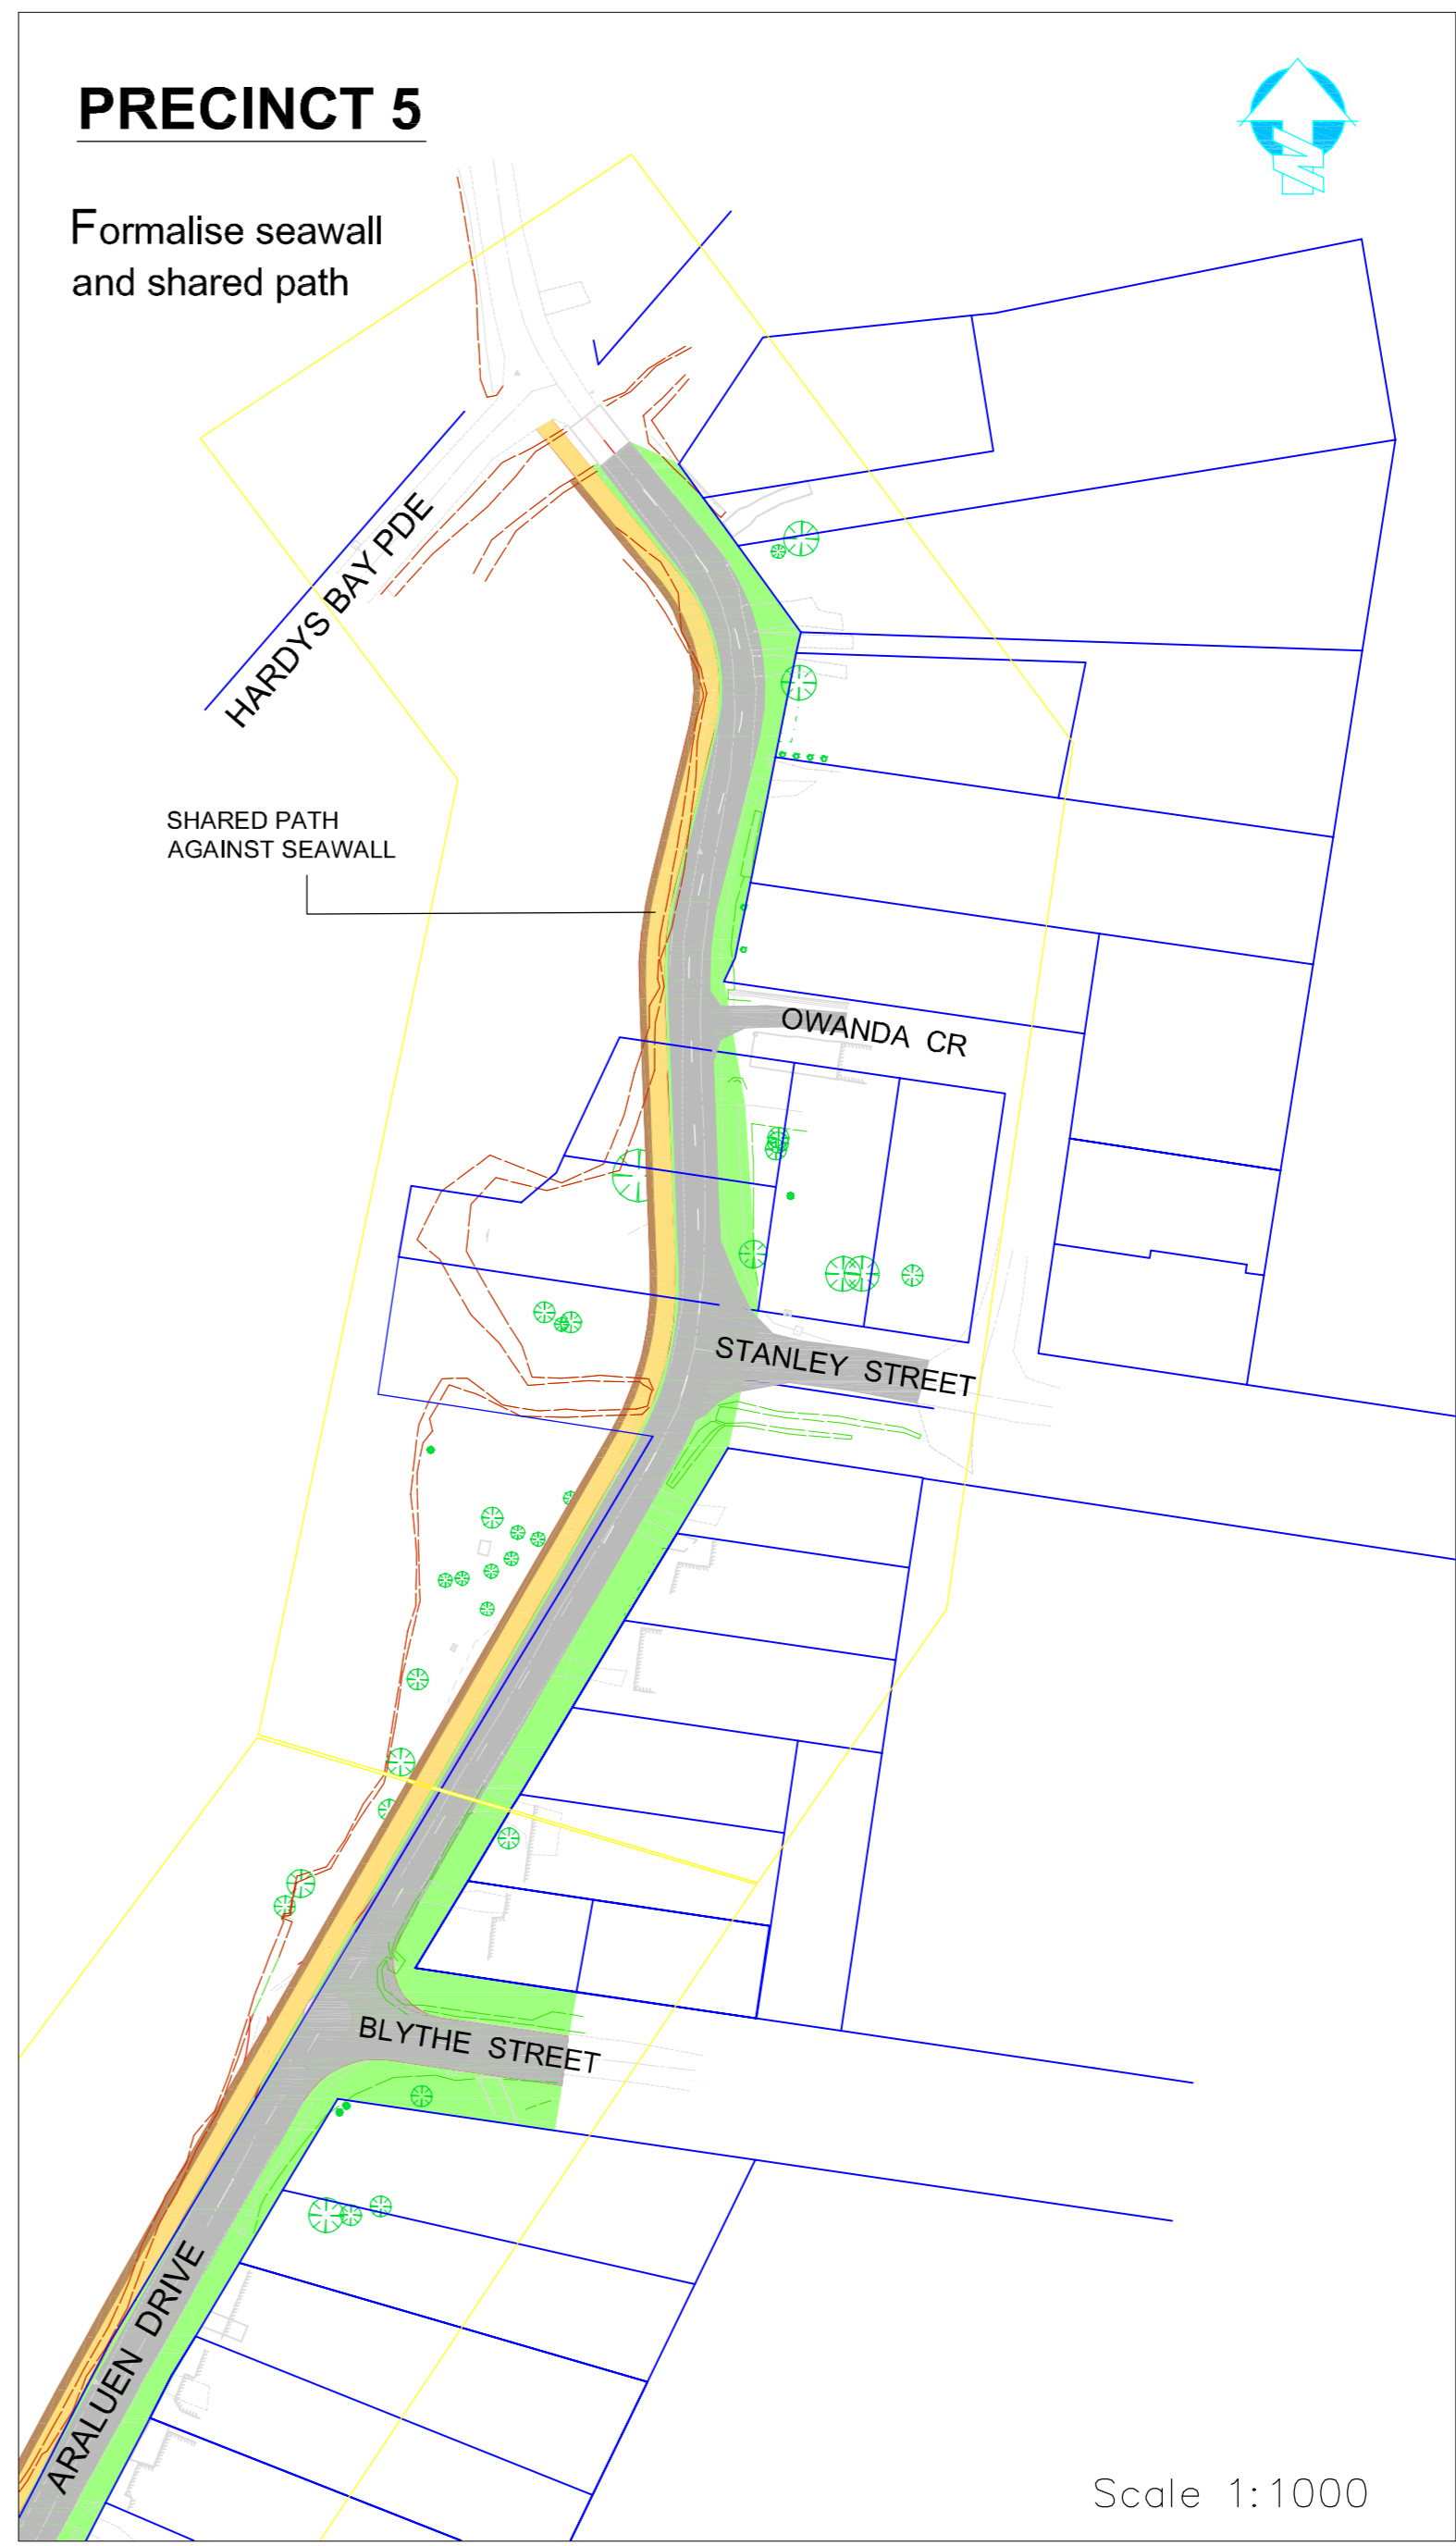

PRECINCT 4

Formalise turning circle and shared path

PRECINCT 5

Formalise seawall and shared path

LEGEND

- PROPOSED TREE
- PICNIC SETTING
- FITNESS STATION
- ADDITIONAL PLANTING
- SEAT AND ROCKS
- 2.5M SHARED FOOTPATH AND CYCLEWAY
- ALIGNMENT OF SEAWALL

Printed by Gosford City Council, 49 Mann St Gosford Oct 2007

DRAFT HARDYS BAY FORESHORE MASTERPLAN - PRECINCT 4&5