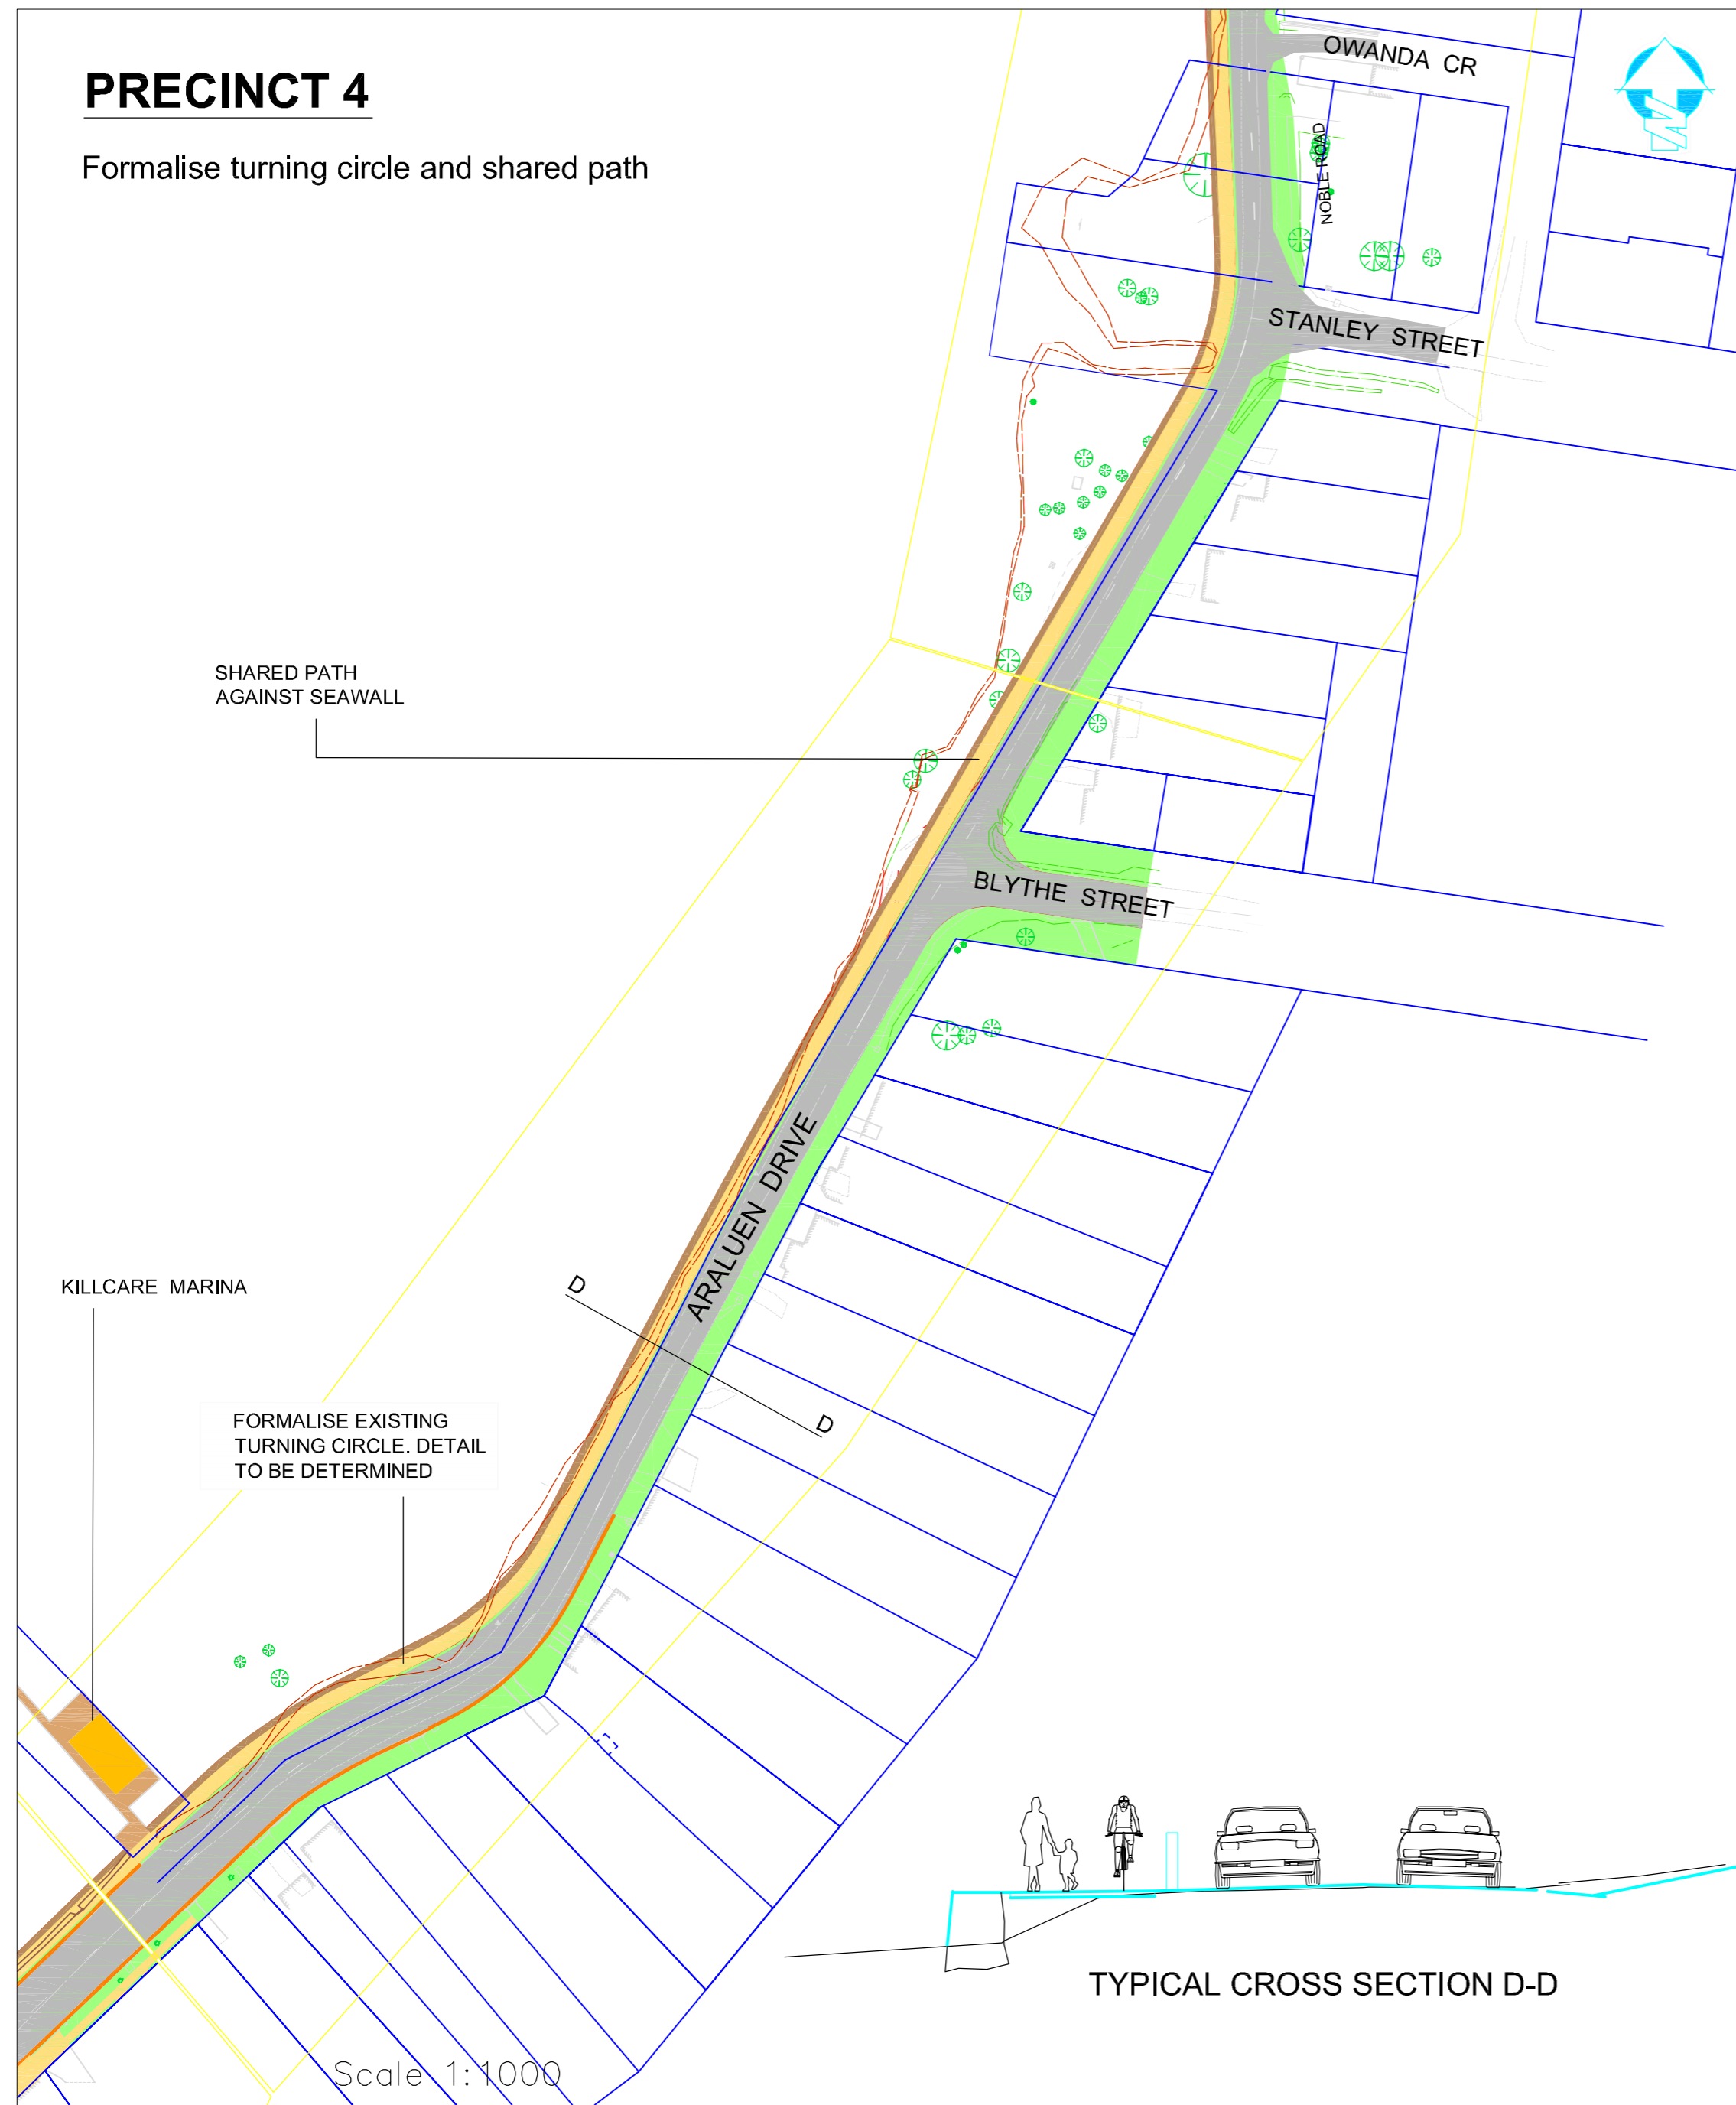

PRECINCT 4

Formalise turning circle and shared path

PRECINCT 5

Formalise seawall and shared path

LEGEND

- PROPOSED TREE
- PICNIC SETTING
- FITNESS STATION
- ADDITIONAL PLANTING
- SEAT AND ROCKS
- 2.5M SHARED FOOTPATH AND CYCLEWAY
- ALIGNMENT OF SEAWALL

Printed by Gosford City Council, 49 Mann St Gosford Oct 2007

DRAFT HARDYS BAY FORESHORE MASTERPLAN - PRECINCT 4&5